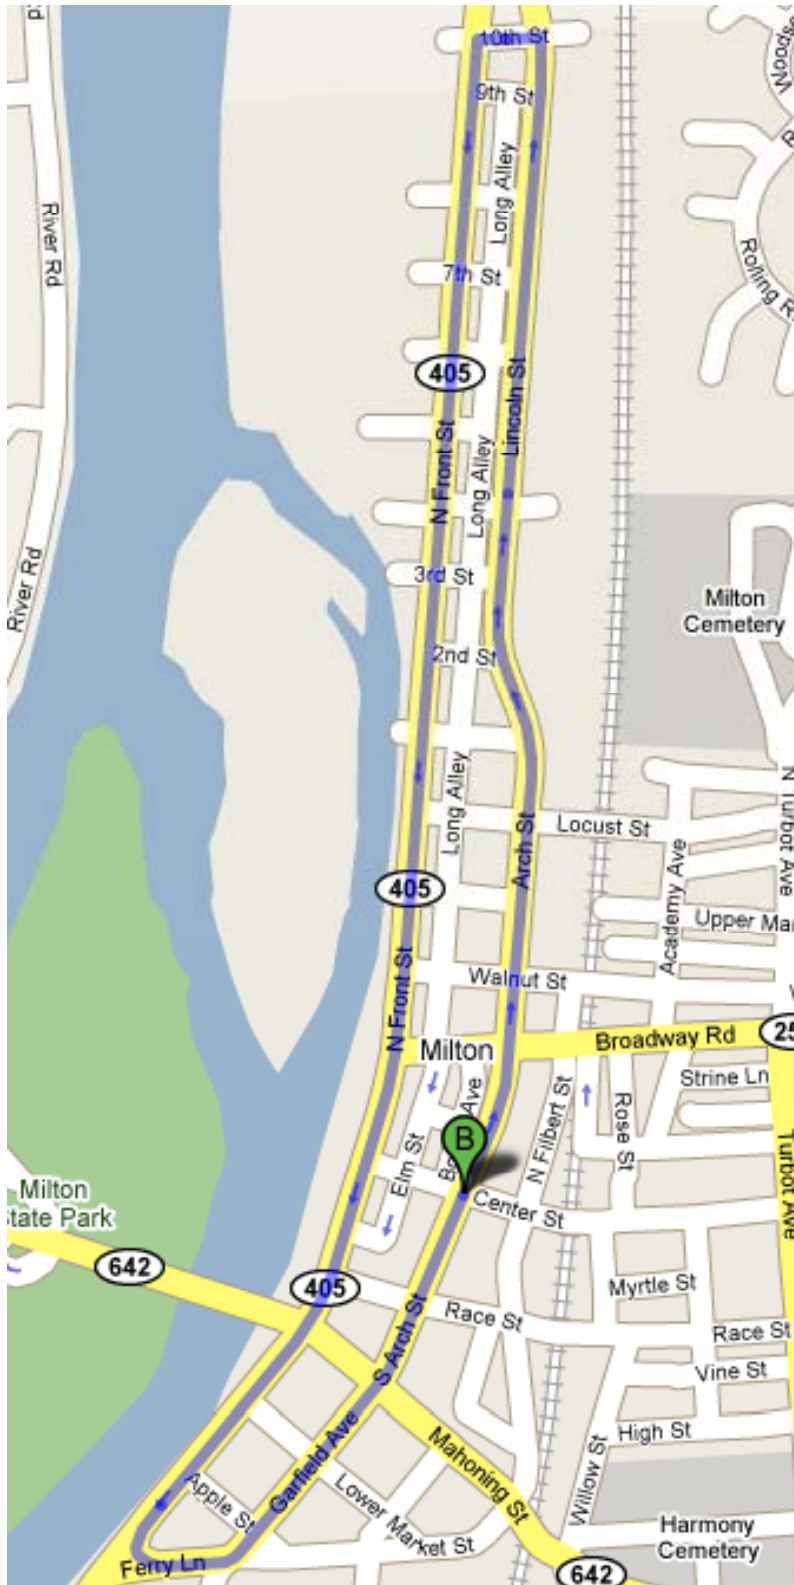

# Milton Harvest Festival 5K

## River Towns Race Series Race #12

The course starts and finishes at the intersection of Arch Street and Center Street, following a counterclockwise loop. Front Street along the river has a fair amount of shade. The course is very flat and fast